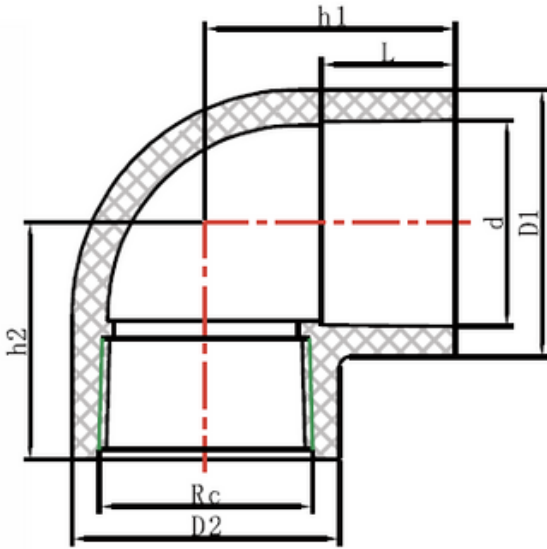

## TECHNICAL DATA | uPVC CAT 15 FAUCET ELBOW

Size Range: 15mm x 1/2" - 40mm x 1 1/2"

Materials: uPVC

Size mm x inch	D1 mm	D2 mm	d mm	L mm	h1 mm	h2 mm	Rc inch	Pressure Rating	Code
15mm x 1/2"	28.3	28.3	19.9	20	31	31	1/2"	PN15	TEF01512
20mm x 1/2"	33.6	28.3	27.2	22	34	33	1/2"	PN15	TEF02012
20mm x 3/4"	34.6	34.6	27.2	22	36	36	3/4"	PN15	TEF02034
25mm x 1/2"	40.6	28.3	34	24	37	37	1/2"	PN15	TEF02512
25mm x 3/4"	40.6	34.6	34	24	39	39	3/4"	PN15	TEF02534
25mm x 1"	41.6	41.6	34	24	42	42	1"	PN15	TEF0251
32mm x 1 1/4"	51.7	51.7	42.7	29	51	48	1 1/4"	PN15	TEF032114
40mm x 1 1/2"	59.3	59.3	48.7	32	57	51	1 1/2"	PN15	TEF040112